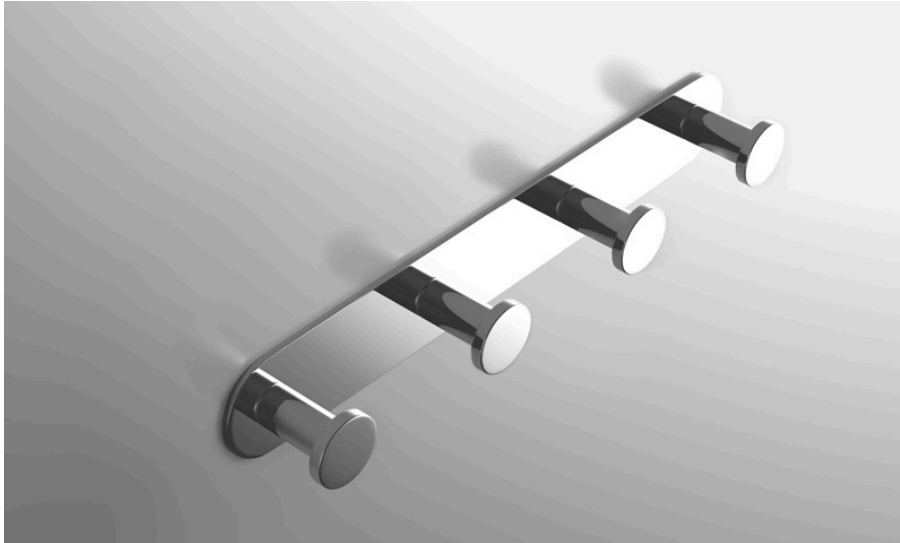

neelnox

LET
THERE
BE **DESIGN.**

FEATURES

- Premium 304 Grade Stainless Steel
- Solid Mount Construction
- Concealed Installation Hardware
- State of the art wall anchors included for installation on Dry wall or Tile

COLLECTION FORM

ROBE HOOK

Model	Product	Finishes Available
FRM-RHQ	Robe Hook	Multiple finishes available. Over 23 finishes to choose from.

FINISHES			
Polished (-P)	Antique Copper (-ACOP)	Polished Gold (-PGLD)	
Brushed (-B)	Polished Brass (-PBRS)	Brushed Copper (-BCOP)	
Brushed Gold (-BGLD)	Matte White (-WHT)	Brushed Rose Gold (-BRGD)	
Matte Black (-BLK)	Brushed Modern Bronze (-BMBRZ)	Brushed Black (-BRBLK)	
Oil Rubbed Bronze (-ORB)	Glossy White (-GWHT)	Polished Black (-PBLK)	
Brushed Brass (-BBRS)	Polished Rose Gold (-PRGD)	Antique Nickel (-ANKL)	
Brushed Bronze (-BBRZ)	Unlacquered Brass (-UBRS)	Black Nickel (-NKBL)	
Antique Brass (-ABRS)	Polished Nickel (-PNKL)		